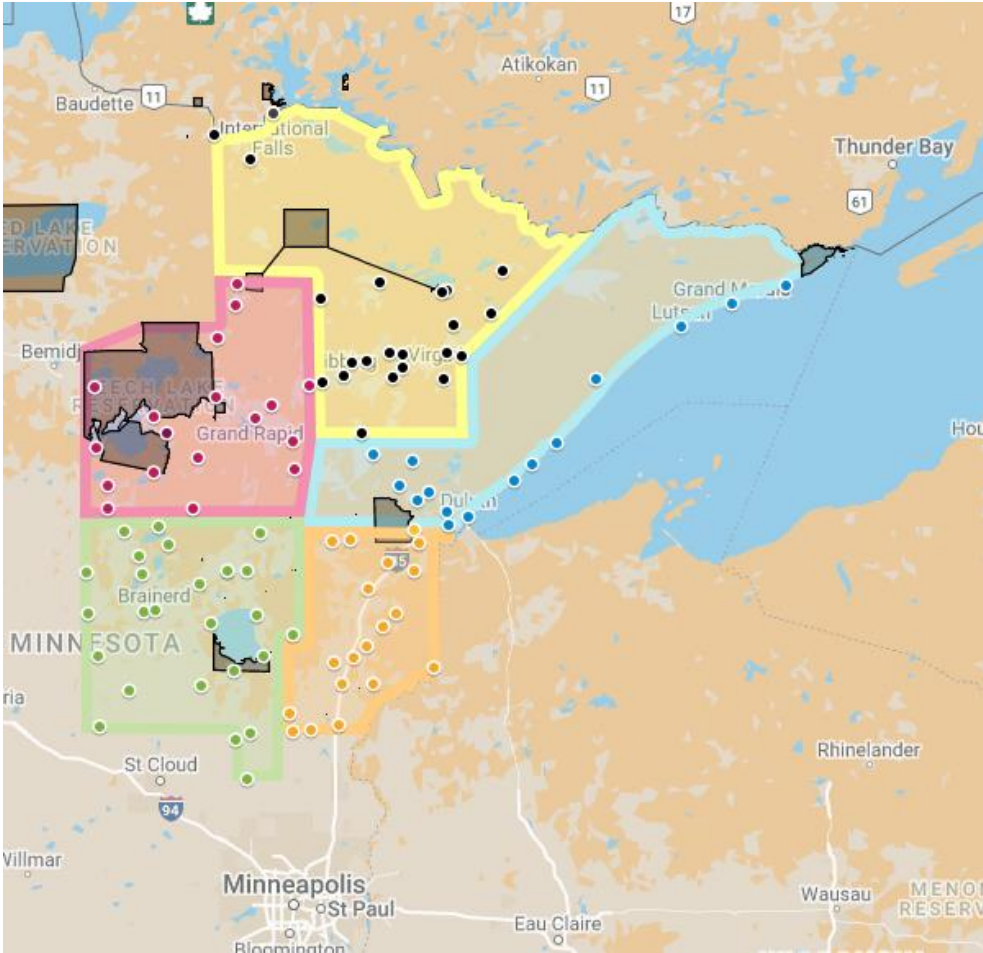

Map of Northeastern Minnesota Synod, Churches and Conferences

- Key:
- Brown = Native land/Reservations
 - Blue = Lake Superior Conference
 - Yellow = Laurentian Conference
 - Pink = Living Waters Conference
 - Green = Heartland Conference
 - Orange = Kettle River Conference